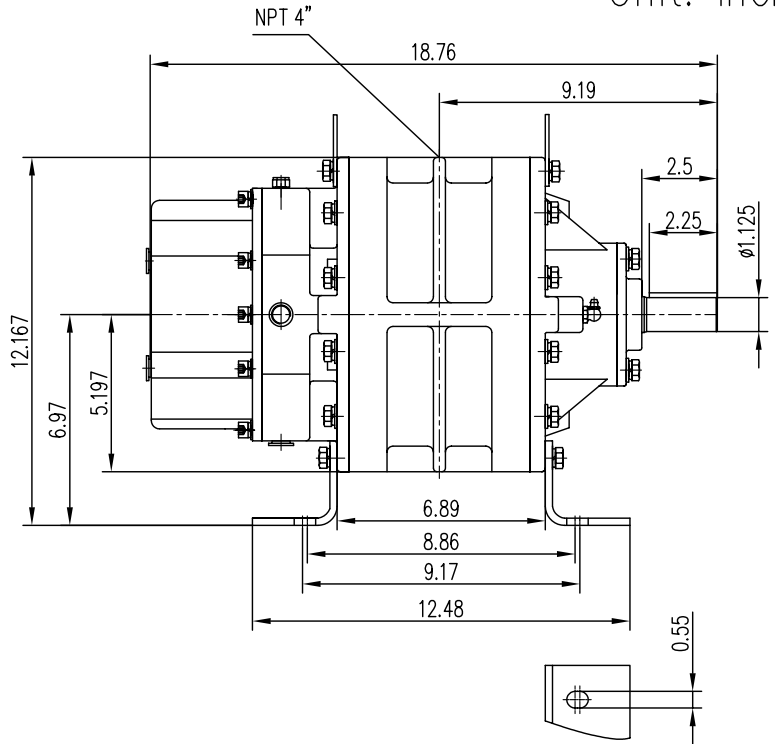

EurusBlower

ZZ5M

Vertical Flow Configuration

Unit: inch

Weight: 217 LBS

ZZ5M

Horizontal Flow Configuration

Unit: inch

Weight: 217 LBS