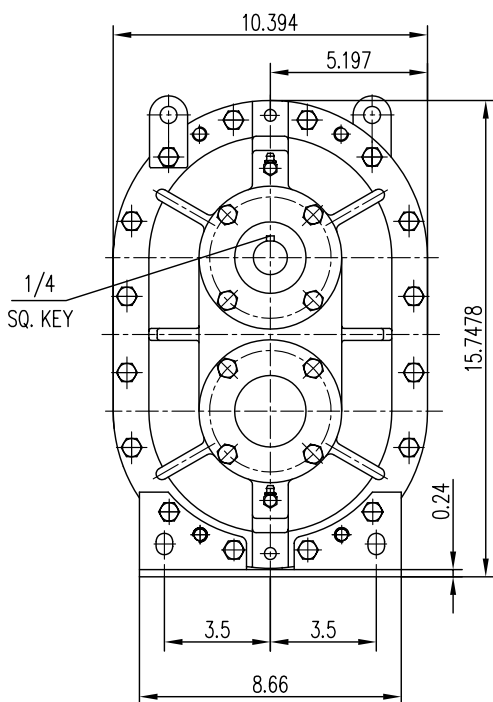

EurusBlower

ZZ5M

Vertical Flow Configuration

Unit: inch

Weight: 217 LBS

ZZ5M

Horizontal Flow Configuration

Unit: inch

Weight: 217 LBS