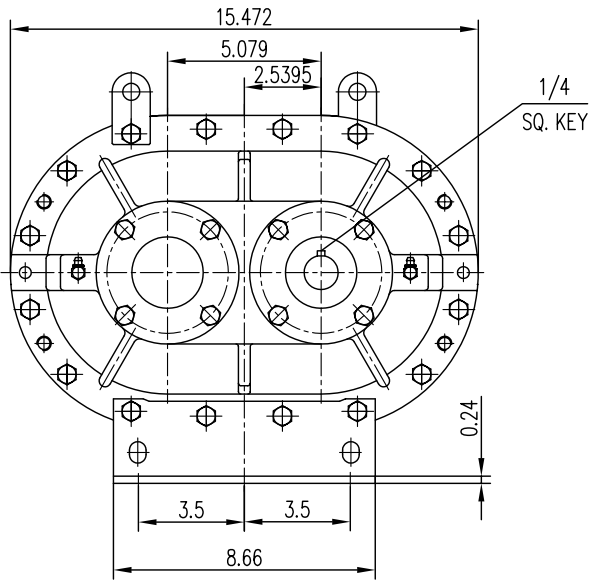

EurusBlower

ZZ5M

Vertical Flow Configuration

Unit: inch

Weight: 217 LBS

ZZ5M

Horizontal Flow Configuration

Unit: inch

Weight: 217 LBS