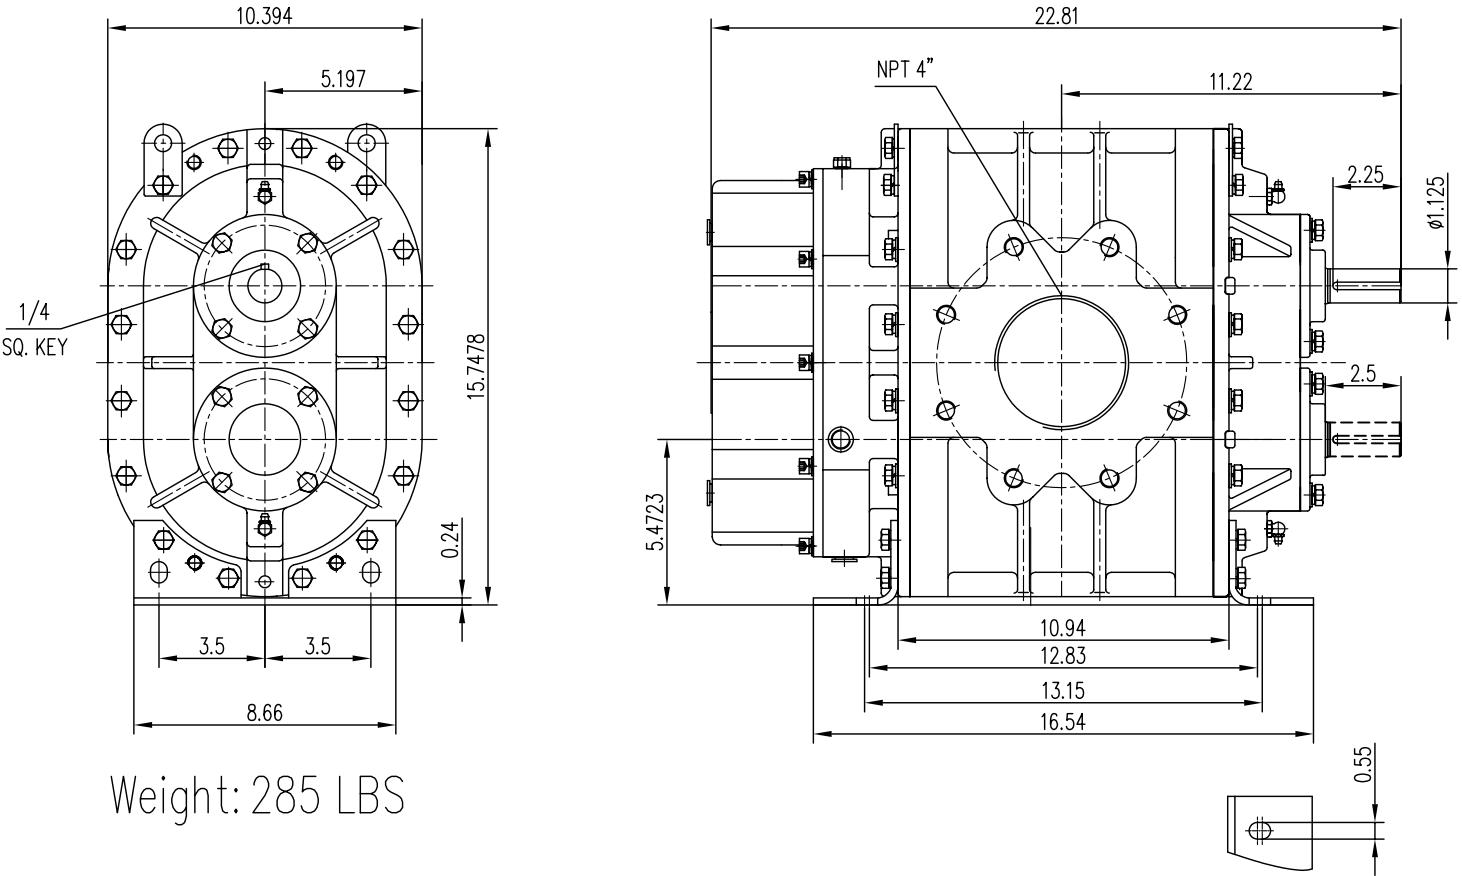

EurusBlower

ZZ5L

Vertical Flow Configuration

Unit: inch

Weight: 285 LBS

ZZ5L

Horizontal Flow Configuration

Unit: inch

Weight: 285 LBS